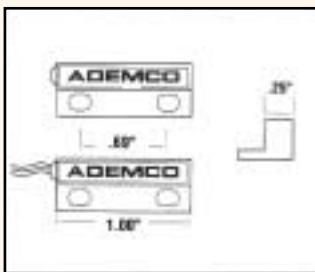

- Sentrol 1038T
- Amseco AMS51
- Tane- 50

**AVAILABLE
IN
AMMO BOX**

PAL-T

- PAL-T**
Surface Mount Magnetic Contact
- Unique snap open case cover – no loose parts
 - Concealed screw terminals eliminate splicing and soldering
 - Super 1-1/8" gap makes installation a snap
 - Screw mount or adhesive mount
 - 6 wire entry points for mounting versatility
- **PAL-WH or BR for 5ft. leads**

- Sentrol 1038T
- GRI 100T,110T
- Tane- 60
- Aleph DC-2531

**AVAILABLE
IN
AMMO BOX**

940

- 940**
Surface Mount Magnetic Contact
- Attractive cover keeps mounting screws, terminal screws, or EOL resistor hidden
 - Standard gap: 3/4"
 - Complete with spacers and mounting screws

- Sentrol 1085T
- GRI 29A, 129A
- Nascom N285T
- Aleph PS-1523

**AVAILABLE
IN
AMMO BOX**

943

- 943**
Mini Surface Mount with Leads
- Self adhesive or screw mount
 - Flange snaps off for even smaller adhesive mount switch
 - 5' zip cord leads standard (943)
 - Standard gap: 1/2"