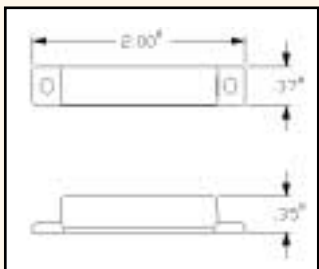

PR-20445 Mini Surface Mount with Leads

- Miniature size for cleaner look
- Standard gap: 1-1/4"
- 18" long wire leads
- Screw mount or adhesive mount

- •Sentrol 1085,1032
- •GRI 110-12
- •Nascom N35
- •Tane FM106
- •Aleph PS1541

AVAILABLE
IN
AMMO BOX

COMMERCIAL