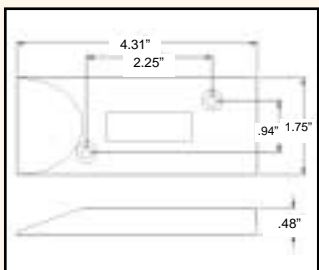

- Sentrol 1045
- GRI 400,410
- Amseco AMS37

958

958 Overhead Door Magnetic Contact

- Adjustable magnet with L-bracket
- 24" armored cable is standard
- Standard gap: 2-3/8"
- Epoxy sealed for protection from moisture and impact
- Available in SPDT (958-2)
- Pkg. quantity=1/bag