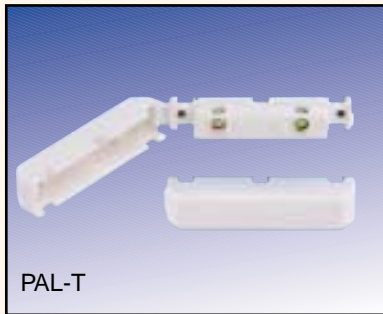

- Sentrol 1085T,1285T
- GRI 29A
- Nascom N-85T
- Tane SM35
- Aleph DC2541

**AVAILABLE
IN
AMMO BOX**

7940

- 7940**
Universal Surface/Recessed Mount
- Screw mount, adhesive mount or recessed
 - Wide gap: 2", recessed: 1"
 - Unique quick wire connections – just insert wires and tighten – no stripping or soldering
 - Recessed adaptors included

- Sentrol 1038T
- Amseco AMS51
- Tane- 50

**AVAILABLE
IN
AMMO BOX**

PAL-T

- PAL-T**
Surface Mount Magnetic Contact
- Unique snap open case cover – no loose parts
 - Concealed screw terminals eliminate splicing and soldering
 - Super 1-1/8" gap makes installation a snap
 - Screw mount or adhesive mount
 - 6 wire entry points for mounting versatility
- **PAL-WH or BR for 5ft. leads**

- Sentrol 1038T
- GRI 100T,110T
- Tane- 60
- Aleph DC-2531

**AVAILABLE
IN
AMMO BOX**

940

- 940**
Surface Mount Magnetic Contact
- Attractive cover keeps mounting screws, terminal screws, or EOL resistor hidden
 - Standard gap: 3/4"
 - Complete with spacers and mounting screws