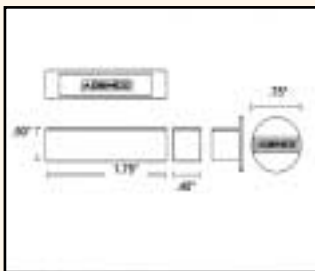

1. **7940**
   Universal Surface/Recessed Mount
2. Screw mount, adhesive mount or recessed
   - Wide gap: 2", recessed: 1"
   - Unique quick wire connections – just insert wires and tighten – no stripping or soldering
   - Recessed adaptors included

- •Sentrol 1038T
- •Amseco AMS51
- •Tane- 50

**AVAILABLE
IN
AMMO BOX**