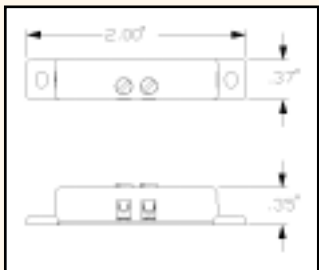

945T Mini Surface Mount with Screw Terminals

- Screw mount or adhesive mount
- Screw terminals eliminate wire splicing and soldering
- Standard gap: 1-1/8"

- •Sentrol 1038T
- •GRI 100T,110T
- •Tane-60
- •Aleph DC-2531

AVAILABLE
IN
AMMO BOX