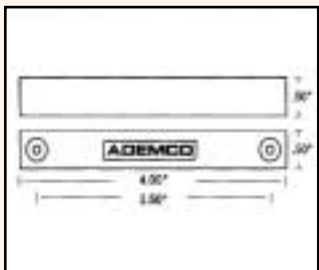

7945 XTP Surface Mount Magnetic Contact with Leads

- XTP contacts withstand surges up to 2400 volts DC
- 6' CLII cable is standard
- Epoxy sealed
- Wide gap of 2.5"
- Available in SPDT (7945-2GY)
- Pkg. quantity=1/bag

- •Sentrol 1045
- •GRI 400,410
- •Amseco AMS37