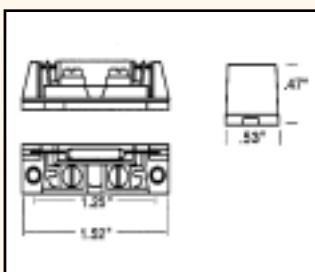

- Sentrol 1038T
- Amseco AMS51
- Tane- 50

**AVAILABLE
IN
AMMO BOX**

PAL-T

- PAL-T**
Surface Mount Magnetic Contact
- Unique snap open case cover – no loose parts
 - Concealed screw terminals eliminate splicing and soldering
 - Super 1-1/8" gap makes installation a snap
 - Screw mount or adhesive mount
 - 6 wire entry points for mounting versatility
- **PAL-WH or BR for 5ft. leads**

- Sentrol 1038T
- GRI 100T,110T
- Tane- 60
- Aleph DC-2531

**AVAILABLE
IN
AMMO BOX**

940

- 940**
Surface Mount Magnetic Contact
- Attractive cover keeps mounting screws, terminal screws, or EOL resistor hidden
 - Standard gap: 3/4"
 - Complete with spacers and mounting screws