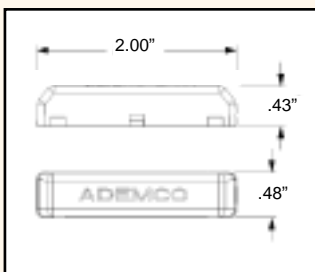

1. **PAL-T**
   Surface Mount Magnetic Contact
2. Unique snap open case cover – no loose parts
   - Concealed screw terminals eliminate splicing and soldering
   - Super 1-1/8" gap makes installation a snap
   - Screw mount or adhesive mount
   - 6 wire entry points for mounting versatility
3. **PAL-WH or BR for 5ft. leads**

- •Sentrol 1038T
- •GRI 100T,110T
- •Tane- 60
- •Aleph DC-2531

**AVAILABLE
IN
AMMO BOX**