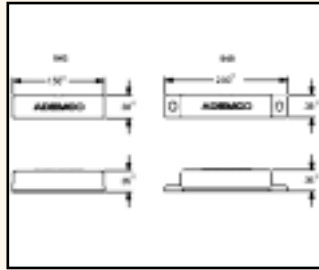

945/949 Surface Mount Magnetic Contact with Leads

- 15 foot zip cord leads standard
- Standard gap: 1-1/4"
- Choose self adhesive (945), or screw mount (949)
- Pkg. quantity=5/bag

- •Sentrol 1035
- •GRI 100-12,110-12
- •Nascom N35
- •Tane FM106
- •Aleph PS1541