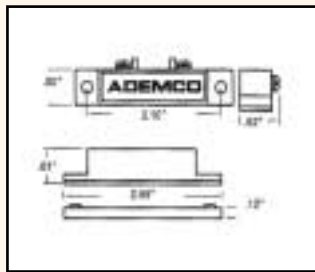

1. **7939**
   Surface Mount Magnetic Contact
2. Standard gap: 1.0"
   - Spacers, covers and screws included
   - Cover conceals end of line resistor (EOL)
   - Available in SPDT (7939-2) and wide gap (7939W)
3. **PR-20439 WH or BR for PRO version**

- •Sentrol 1085T,1285T
- •GRI 29A
- •Nascom N-85T
- •Tane SM35
- •Aleph DC2541

**AVAILABLE
IN
AMMO BOX**