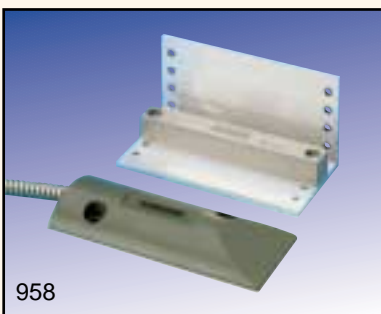

AVAILABLE
IN
AMMO BOX

COMMERCIAL

7945

7945 XTP Surface Mount Magnetic Contact with Leads

- XTP contacts withstand surges up to 2400 volts DC
- 6' CLII cable is standard
- Epoxy sealed
- Wide gap of 2.5"
- Available in SPDT (7945-2GY)
- Pkg. quantity=1/bag

- Sentrol 1045
- GRI 400,410
- Amseco AMS37

958

958 Overhead Door Magnetic Contact

- Adjustable magnet with L-bracket
- 24" armored cable is standard
- Standard gap: 2-3/8"
- Epoxy sealed for protection from moisture and impact
- Available in SPDT (958-2)
- Pkg. quantity=1/bag