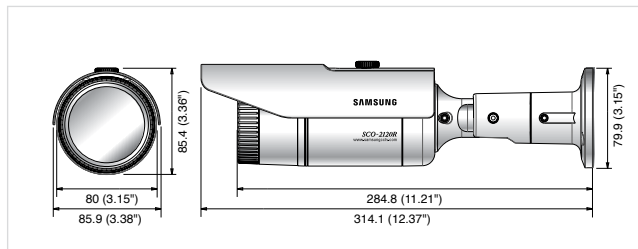

Dimensions

Unit : mm (inch)

Controller (Option)

SPC-6000

SPC-1010

Design and specifications are subject to change without notice.

The Eco mark represents Samsung Techwin's will to create environment-friendly products, and indicates that the product satisfies the EU RoHS Directive.

■ DISTRIBUTED BY

SAMSUNG SECURITY | Toll Free: 888-595-2288 | Fax: 972-245-7333
This product specifications and manual are also available in pdf format at www.samsung-security.com
The information is subject to change without notice - v6.2.10