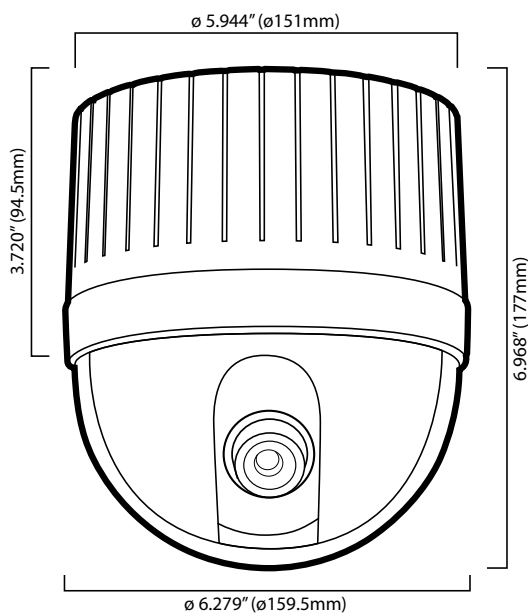

SCC-C6403

320X POWER ZOOM, COST EFFECTIVE, SMART DOME™ CAMERA

SUMMARY

The SCC-C6403 is one of Samsung's premier zoom cameras. With a 32X optical lens and a 10x digital zoom, a maximum of 320x zoom is available. Its quick and accurate Pan/Tilt function enables users to move around freely within the screen to observe desired locations.

The camera automatically switches to B/W mode when the image is not distinct or when there is insufficient light. It comes with useful functions such as auto white balance that ensures accurate color representation under practically any setting, an auto-focus function that automatically adjust focus in response to the movement of objects, motion detection and camera ID.

FEATURES

- 350° Panning, 0° ~ 90° Tilting
- Day/Night Function
- x32 Motorized Optical Zoom plus x10 Digital Zoom
- High-Speed PAN/TILT (400°/sec)
- 1/4Inch IT Type S-HAD CCD
- Horizontal Resolution (480 TV Lines)
- DSP(Digital Signal Processing)
- Motion Detection Function with alarming output
- On-screen Menus (Multi-Language: English, French, Spanish, German, Japanese)
- Brushless motor DC for higher reliability, longer lifetime and reduced EMI
- Minimum Scene Illumination:
  Color: 1 Lux (30 IRE: Sense-Up Off)
  B/W: 0.01 Lux (30 IRE: Sense-Up x128)
- 4 Alarm Inputs , 3 Alarm Outputs